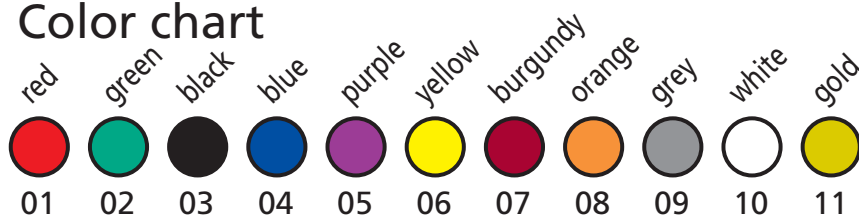

Color-Dome[®] Pins

by Folch

The first Color-Dome Pins ever made.
You will have the real pin head in colours.
Easy to recognize, to handle in your crafts projects.
Our colours withstand head and sunlight.
Be the first one in the world to try them.
Invented, developed and produced by Folch, in Spain.

Color-Dome[®] Sewing and dressmaking pins

Our traditional hardened and tempered nickel plated pins now in colours

Color-Dome[®] Clothing and shirt pins

Stainless steel and brass nickel plated pins, medium size (22 mm to 26 mm)

Color-Dome[®] Lace pins

The color dome pins will help you to follow the lace patterns
(Sizes: 20 mm to 34 mm)

Color-Dome[®] Applique and Crafts pins

Stainless steel pins, small pins with colour head
Excellent for appliqué work, with light fabrics

Color-Dome[®] Sequin pins

Mild steel pins, small size with big head (2 mm), easy handling, special for kids, the Color-Dome pins will improve your design skills

Color chart

Pin maker in Spain
since 1924

www.folch.com