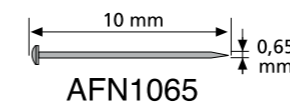

HOBBY CREATIVE®

Hobby, manualitats, patchwork i papereria
Hobby, manualidades, patchwork y papelería
Hobby, Crafts, Patchwork and Stationery
Hobby, travaux manuels et loisirs créatifs, patchwork et papeterie
Hobby, manualità, patchwork e cartoleria