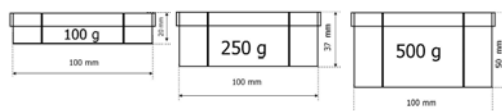

SAN JORGE

Alfileres cabeza de pera de Acero Inox. y Latón. Clips cruzados de acero inox. y de Latón y Clips planos
Dipped head Stainless Steel pins, Brass pins. Stainless Steel Crossover clips, Brass Flat pressed Clips
Épingles Inox poire-tête. Épingles Laiton. Clips en Acier Inox croisés plats

DIPPED HEAD PINS

HOBBY CREATIVE

Alfileres para Hobby y Manualidades: 7, 10, 12, 13, 14, 16, 18 y 21 mm
Craft and Hobby pins: 7, 10, 12, 13, 14, 16, 18 and 21 mm
Épingles a bricoler et pour travaux manuels: 7, 10, 12, 13, 14, 16, 18 et 21 mm

Pins art

JABALÍ

Alfileres de Costura. Alfileres de Acero al carbono, Alfileres de Inoxidable
Dressmaker pins: Hardened and Tempered pins, Stainless Steel, Steel pins
Épingles à Piquer en Acier Trepé, Épingles inox, Épingles Acier douce

Hardened and tempered pins

Visit our PINS ART GALLERY

www.folch.com